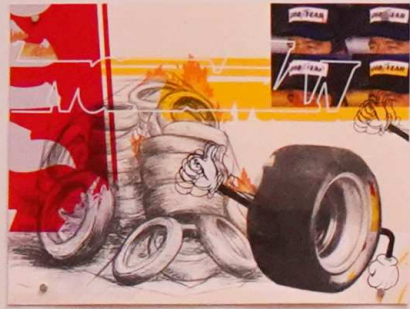

Postchrome

Grant M. Brownlow

Postchrome

Grant M. Brownlow

Postchrome

Grant M. Brownlow

Let of the Mountain and Sea, 2011
Oil on canvas, 100x150 cm

Untitled, 2011
Oil on canvas, 10x15 cm

Untitled, 2011
Oil on canvas, 100x150 cm

Front Porch Pontiac
Enamel, Oil
2024

Flooded (Gold)
Zanoni, Orl, G.
2004

Richard Serra's work
inspired the design
of the sculpture

Chrome
download