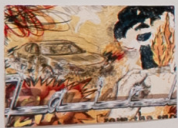

Postchrome

Grant M. Brownlow

Postchrome

Grant M. Brownlow

Postchrome

Grant M. Brownlow

Let of the Mountain and Sea, 2011
Oil on canvas, 100x150 cm

Untitled, 2011
Oil on canvas, 10x15 cm

Untitled, 2011
Oil on canvas, 100x150 cm

Front Porch Pontiac
Enamel, Oil
2024

Flooded (Gold)
Zanoni, Orl, G.
2004

Richard Serra's work
inspired the design
of the sculpture

Chrome
download